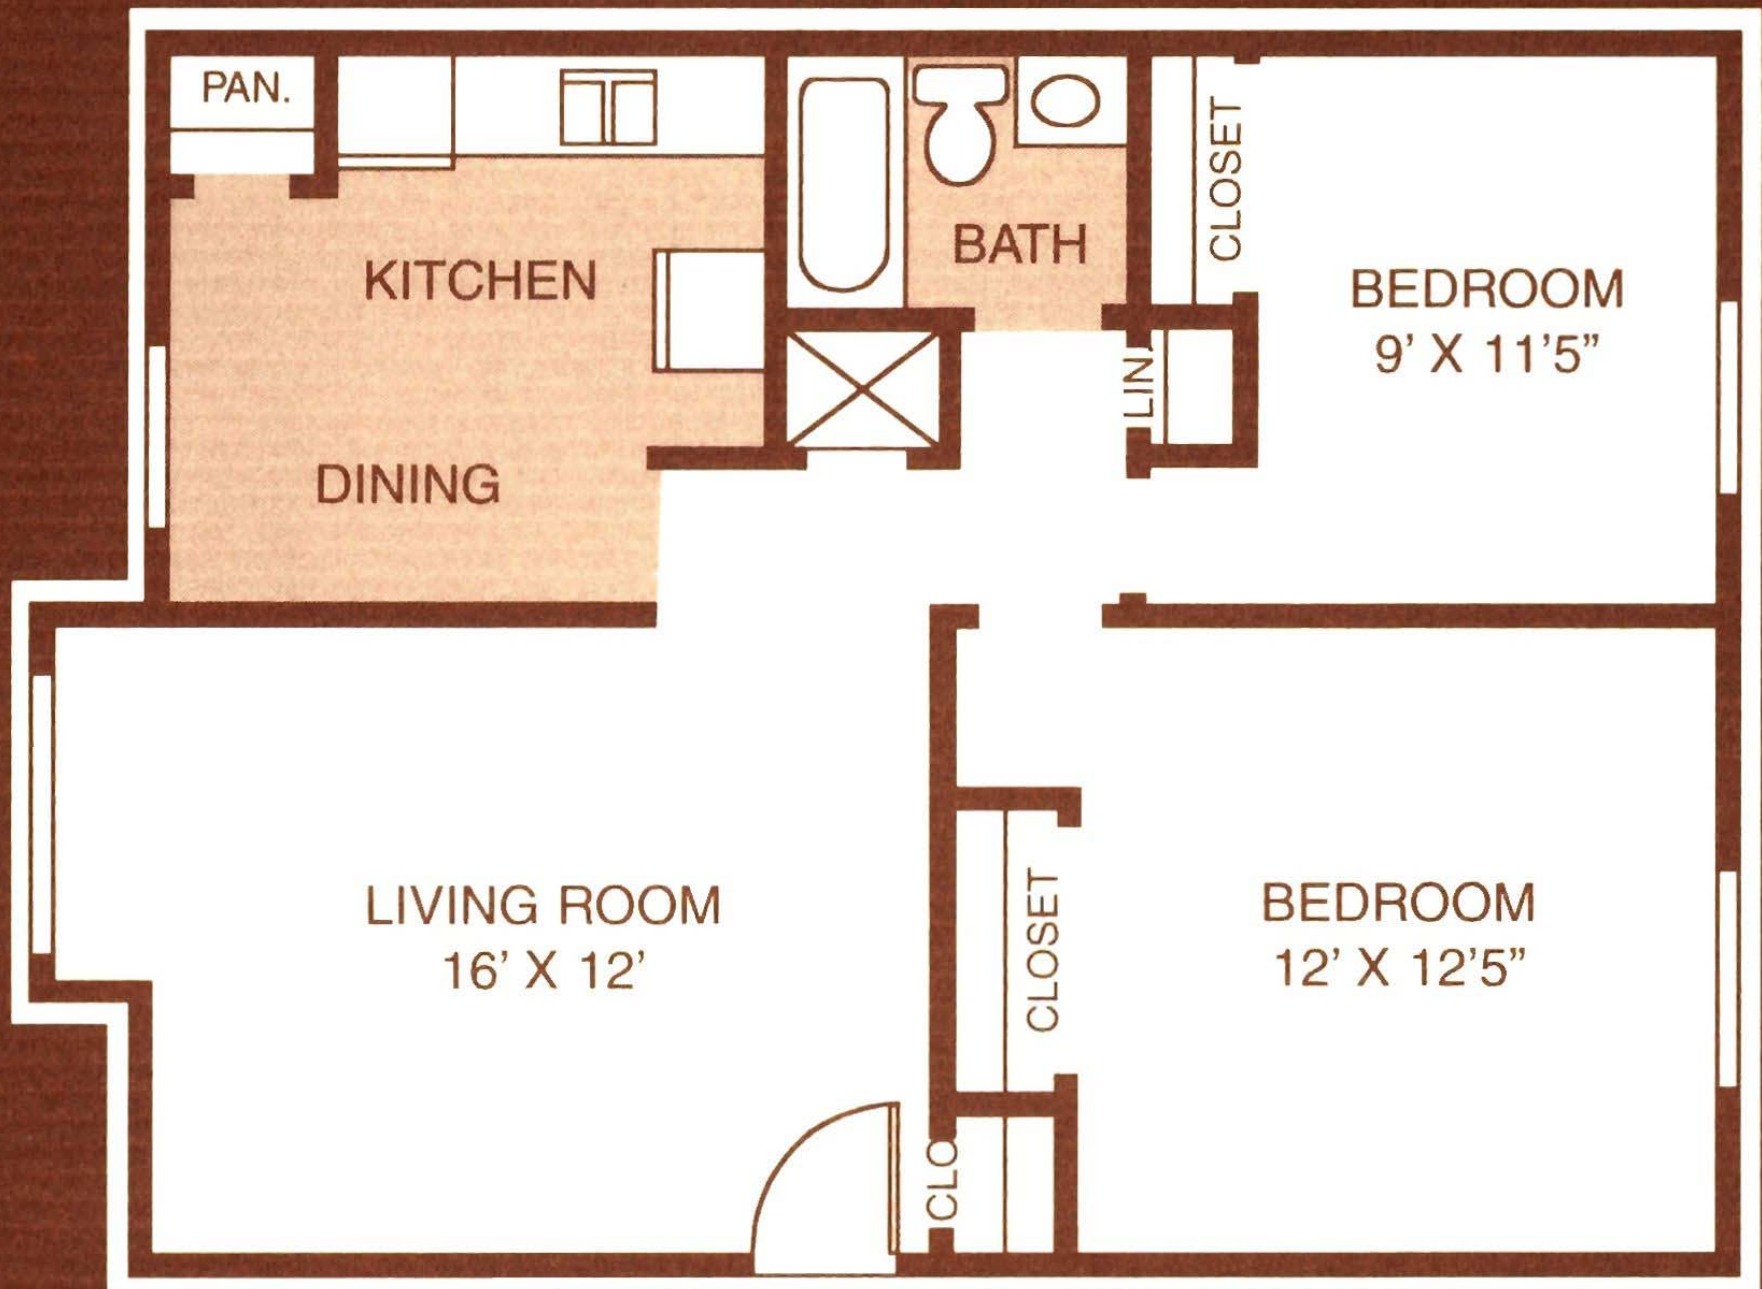

▲ *One Bedroom & One Bath (606 sq. ft.)*

▲ *One Bedroom & One Bath (637 sq. ft.)*

CLO.

CLO.

DINING  
9' X 9'4"

KITCHEN

PAN.

BATH

BATH

BEDROOM  
13' X 11'

CLO.

CLOSET

LIVING ROOM  
15' X 13'

BEDROOM  
10' X 10'

CLO.

CLO.

BEDROOM  
10'9" X 10'

▲ *Two Bedrooms & One Bath (769sq. ft.)*

LIVING ROOM  
15'8" X 13'

CLOSET

BEDROOM  
10' X 10'9"

BEDROOM  
11'2" X 12'8"

DINING  
8'8" X 8'6"

KITCHEN

PAN.

BATH

CLO.

1/2  
BATH

CLOSET