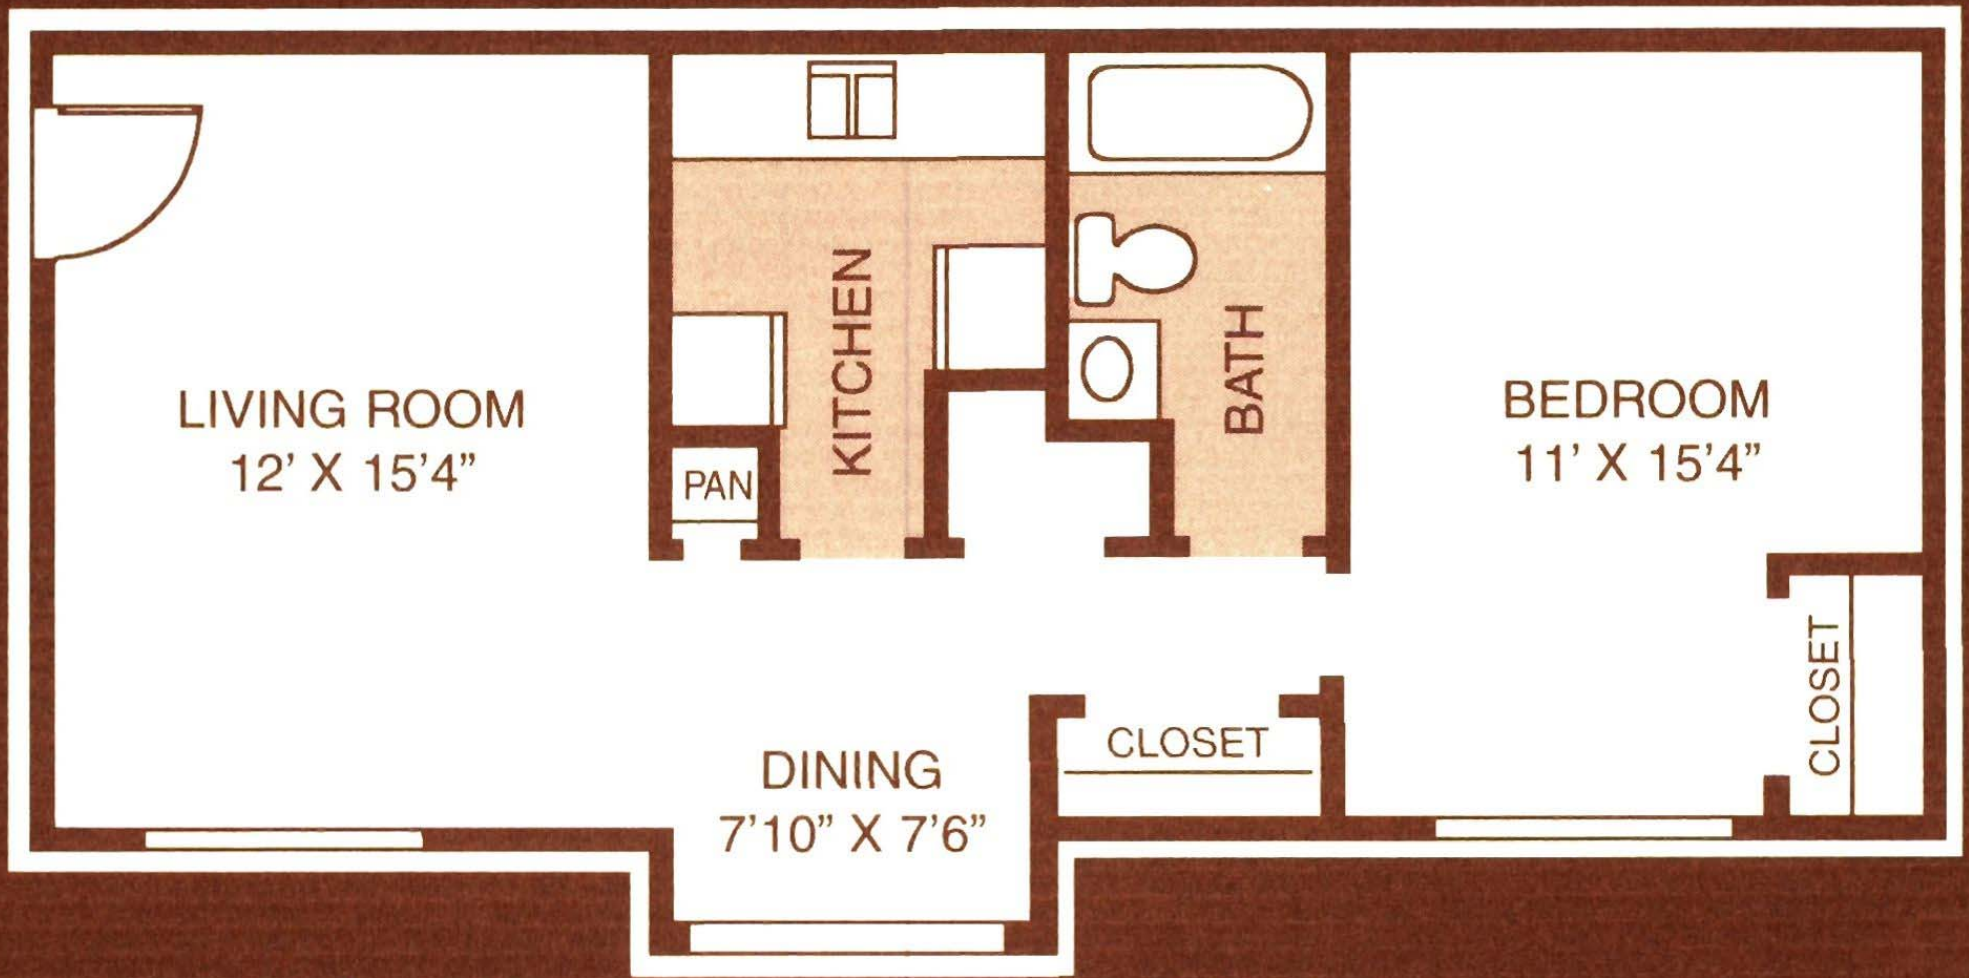

▲ *One Bedroom & One Bath (606 sq. ft.)*

▲ *One Bedroom & One Bath (637 sq. ft.)*

CLO.

CLO.

DINING  
9' X 9'4"

KITCHEN

PAN.

BATH

BATH

BEDROOM  
13' X 11'

CLO.

CLOSET

LIVING ROOM  
15' X 13'

BEDROOM  
10' X 10'

CLO.

CLO.

BEDROOM  
10'9" X 10'

▲ *Two Bedrooms & One Bath (769sq. ft.)*

LIVING ROOM  
15'8" X 13'

CLOSET

BEDROOM  
10' X 10'9"

BEDROOM  
11'2" X 12'8"

DINING  
8'8" X 8'6"

KITCHEN

PAN.

BATH

CLO.

1/2  
BATH

CLOSET